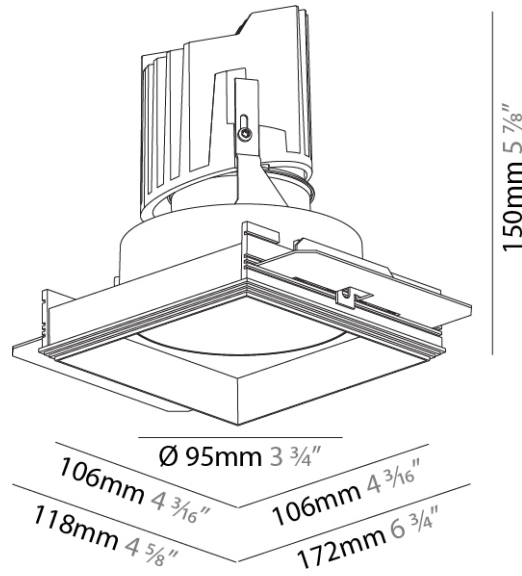

PHYSICAL

Shape: Square
Diameter (mm): 95
Diameter (in): 3 3/4
Length (mm): 106
Length (in): 4 3/16
Width (mm): 106
Width (in): 4 3/16
Depth (mm): 150
Depth (in): 5 7/8

Ceiling Thickness (mm): 10 / 12.5 / 15 / 25
Ceiling Thickness (in): 3/8 or 1/2 or 9/16 or 1

Min. Recessing Depth (mm): 170
Min. Recessing Depth (in): 6 11/16
Light Distribution: Downlight

Weight (kg): 0.705
Weight (lbs): 1.55

Fixture Finish: SSR / BKV / CWI / CRY / HAB / UFT / ITA / RUA / FTG / MYG / LOD / PUS / FRO / FUP / KIA / POP / BLS / SPG / MEY / GOH / GUM / CHC / COM / ABZ / JAG / OBR / MOS / ROR

Fixture Material: Aluminum Die Cast
Cut-out Measurements: 120mm / 4 3/4" x 120mm / 4 3/4"
Upon Request: Unique Ceiling Thickness

ELECTRICAL

Lamp Type: LED (Zhaga Standard)
Input Wattage (W): 15.5
Total Output Wattage (W): 14.5
Dimming: Tri-Mode (Non-Dimming and Phase Dimming (120Vac only) and 0-10V Dimming)

Driver Included: No
Driver Location: Recessed Housing
Driver Type: Constant Current - Universal
Driver Class: Class 2
Housing: See components
Input Voltage (V): 120 - 277
Constant Current (MA): 500

LED

Number of LEDs: 1
Color Temperature (°K): 2700 / 3000 / 3500 / 4000
Max. Delivered Lumen (lm): 940 / 980 / 1029 / 1050
Nominal Lumen (lm): 1386 / 1438 / 1511 / 1542
CRI: >90 CRI
Efficiency (%): 87.9 / 88.4 / 87.9
Lamp Life (hrs): 50000

Upon Request: RGB-W Tunable White Special Color Temperature Special LED

OPTICAL

Reflector*: 20 / 40 / 60
Upon Request: Special Beam Angles

ZANEEN® © 2024, 1901 188-3382, F 416-247-9319, www.zaneen.com

Available for international specifications by adding 'INT' at the end of the existing Model #. For assistance on 'custom' specifications, contact zteam@zaneen.com. In a constant effort to supply the best product, we reserve the right to change specifications or materials without notice. The most recent specification sheets are found at zaneen.com

IP rating: IP20